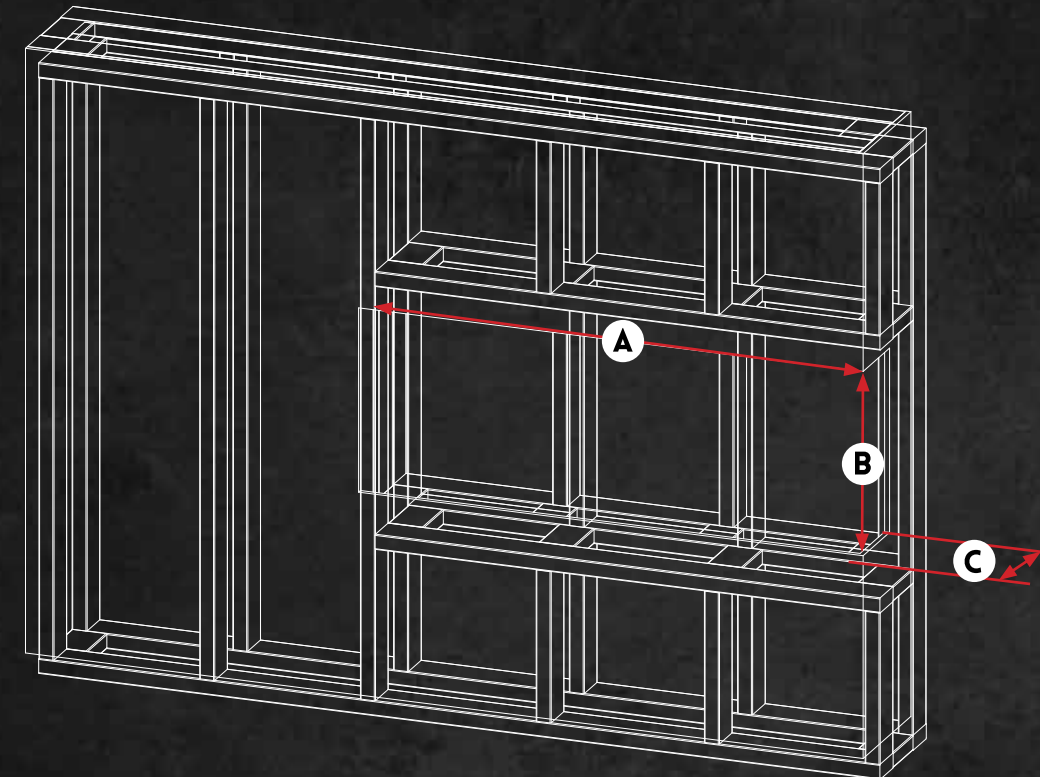

Right Corner Install

Single Sided Install

MULTI SPECIFICATIONS

FULL LIST OF MULTI SPEC SIZES

PRODUCT DIMENSIONS

MODEL NUMBER	A	B	C	D	E	F	G	H	I	J	K
OR52-MULTI	51-1/2" 1308MM	24-5/16" 618MM	9-9/16" 240MM	50-5/8" 1286MM	23-7/8" 606MM	8-15/16" 143MM	50-1/8" 1274MM	18-7/16" 468MM	2" 52MM	3-7/16" 87MM	5-3/16" 132MM
OR60-MULTI	60" 1524MM	24-5/16" 618MM	9-9/16" 240MM	59-1/8" 1502MM	23-7/8" 606MM	8-15/16" 143MM	58-5/8" 1410MM	18-7/16" 468MM	2" 52MM	3-7/16" 87MM	5-3/16" 132MM
OR76-MULTI	75-3/4" 1925MM	24-5/16" 618MM	9-9/16" 240MM	74-15/16" 1904MM	23-7/8" 606MM	8-15/16" 143MM	74-7/16" 1891MM	18-7/16" 468MM	2" 52MM	3-7/16" 87MM	5-3/16" 132MM
OR100-MULTI	100" 2542MM	24-5/16" 618MM	9-9/16" 160MM	99-1/4" 2521MM	23-7/8" 606MM	8-15/16" 143MM	98-3/4" 2508MM	18-7/16" 468MM	2" 52MM	3-7/16" 87MM	5-3/16" 132MM
OR120-MULTI	124-3/8" 3159MM	24-5/16" 618MM	9-9/16" 240MM	123-1/2" 3137MM	23-7/8" 606MM	8-15/16" 143MM	123" 3125MM	18-7/16" 468MM	2" 52MM	3-7/16" 87MM	5-3/16" 132MM

FINISHED WALL - THREE SIDED BAY INSTALL

FINISHED WALL - RIGHT CORNER INSTALL

FINISHED WALL - SINGLE SIDED INSTALL

FRAMING DIMENSIONS

MODEL NUMBER	A	B	C
OR52-MULTI	51" 1295MM	24-3/4" 629MM	9" MINIMUM 229MM MIN.
OR60-MULTI	59-1/2" 1511MM	24-3/4" 629MM	9" MINIMUM 229MM MIN.
OR76-MULTI	75-1/4" 1911MM	24-3/4" 629MM	9" MINIMUM 229MM MIN.
OR100-MULTI	99-1/2" 2527MM	24-3/4" 629MM	9" MINIMUM 229MM MIN.
OR120-MULTI	124" 3150MM	24-3/4" 629MM	9" MINIMUM 229MM MIN.