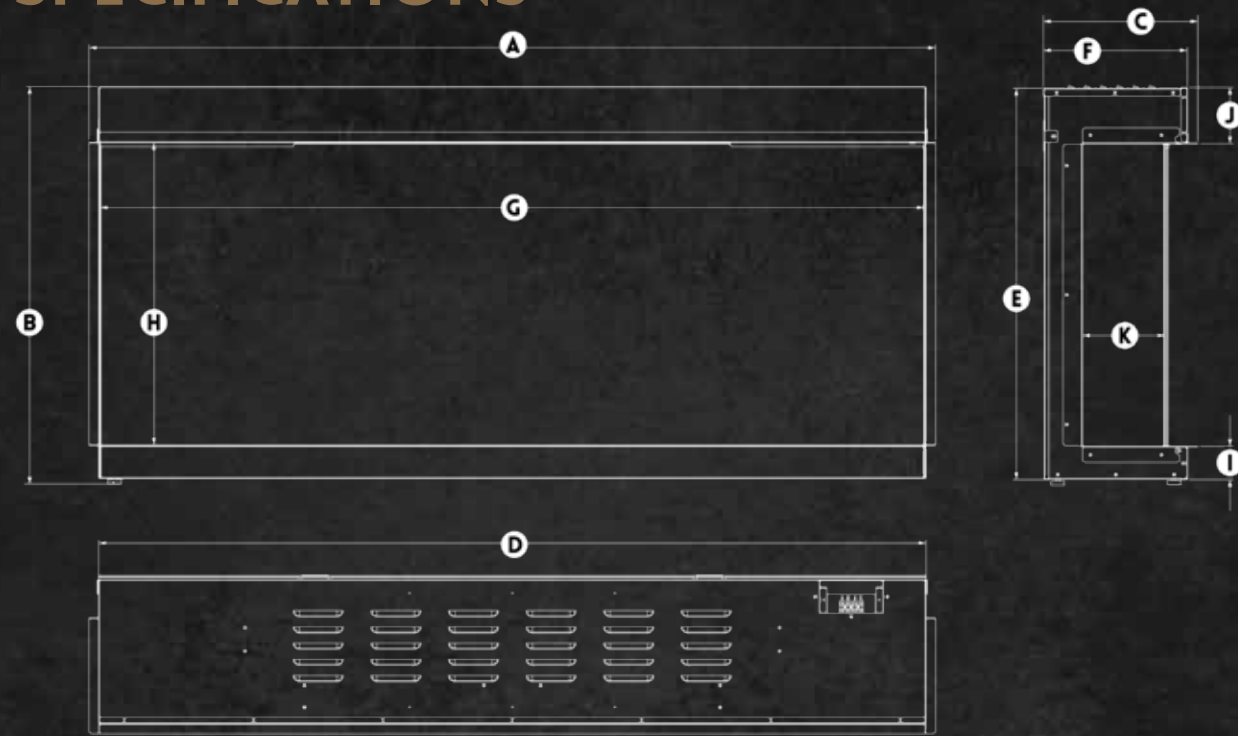

REFLECTIVE BLACK CRUSHED GLASS

WIFI APP CONTROLS

MODERN FLAMES MOBILE APP

ORION MULTI INSTALL OPTIONS

Orion Multi 60" - Three Sided Bay Install
- Flame Two (Wood)

Three Sided Bay Install

Left Corner Install

Right Corner Install

Single Sided Install

MULTI SPECIFICATIONS

FULL LIST OF MULTI SPEC SIZES

PRODUCT DIMENSIONS

MODEL NUMBER	A	B	C	D	E	F	G	H	I	J	K
OR52-MULTI	51-1/2" 1308MM	24-5/16" 618MM	9-9/16" 240MM	50-5/8" 1286MM	23-7/8" 606MM	8-15/16" 143MM	50-1/8" 1274MM	18-7/16" 468MM	2" 52MM	3-7/16" 87MM	5-3/16" 132MM
OR60-MULTI	60" 1524MM	24-5/16" 618MM	9-9/16" 240MM	59-1/8" 1502MM	23-7/8" 606MM	8-15/16" 143MM	58-5/8" 1410MM	18-7/16" 468MM	2" 52MM	3-7/16" 87MM	5-3/16" 132MM
OR76-MULTI	75-3/4" 1925MM	24-5/16" 618MM	9-9/16" 240MM	74-15/16" 1904MM	23-7/8" 606MM	8-15/16" 143MM	74-7/16" 1891MM	18-7/16" 468MM	2" 52MM	3-7/16" 87MM	5-3/16" 132MM
OR100-MULTI	100" 2542MM	24-5/16" 618MM	9-9/16" 160MM	99-1/4" 2521MM	23-7/8" 606MM	8-15/16" 143MM	98-3/4" 2508MM	18-7/16" 468MM	2" 52MM	3-7/16" 87MM	5-3/16" 132MM
OR120-MULTI	124-3/8" 3159MM	24-5/16" 618MM	9-9/16" 240MM	123-1/2" 3137MM	23-7/8" 606MM	8-15/16" 143MM	123" 3125MM	18-7/16" 468MM	2" 52MM	3-7/16" 87MM	5-3/16" 132MM

FULL LIST OF SLIM SPEC SIZES

SLIM SPECIFICATIONS

PRODUCT DIMENSIONS

FRAMING DIMENSIONS

MODEL NUMBER	A	B	C	D	E	F	G	H	I	J	K
OR52-SLIM	52-3/8" 1330MM	19-5/8" 499MM	6-5/16" 160MM	50-1/4" 1276MM	18-3/4" 476MM	5-3/4" 146MM	47-7/8" 1216MM	14-3/8" 364MM	50-3/4" 1289MM	19-1/8" 486MM	6" MINIMUM 152MM MIN.
OR60-SLIM	60" 1524MM	19-5/8" 499MM	6-5/16" 160MM	58" 1473MM	18-3/4" 476MM	5-3/4" 146MM	55-1/2" 1410MM	14-3/8" 364MM	58-1/2" 1486MM	19-1/8" 486MM	6" MINIMUM 152MM MIN.
OR76-SLIM	76-5/8" 1947MM	19-5/8" 499MM	6-5/16" 160MM	74-5/8" 1895MM	18-3/4" 476MM	5-3/4" 146MM	72-3/16" 1833MM	14-3/8" 364MM	75-1/8" 1908MM	19-1/8" 486MM	6" MINIMUM 152MM MIN.
OR100-SLIM	101" 2564MM	19-5/8" 499MM	6-5/16" 160MM	98-7/8" 2511MM	18-3/4" 476MM	5-3/4" 146MM	96-7/16" 2450MM	14-3/8" 364MM	99-1/2" 2527MM	19-1/8" 486MM	6" MINIMUM 152MM MIN.