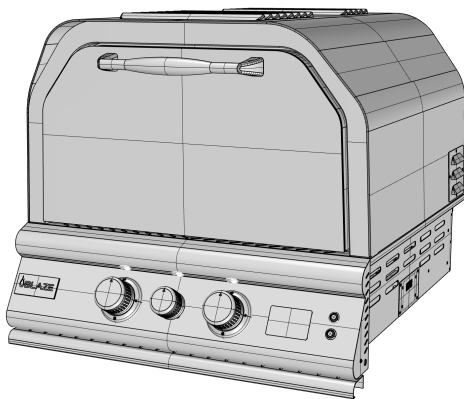

Blaze Pizza Oven

Model Number: BLZ-Pizza oven

www.blazegrills.com

PRODUCT DIMENSIONS

Front View

Side View

Top View

Cutout Size

Perspective View

24.14" W x 24.10" D x 7.9" H

Overall Dimensions

Width: 26.06"
Height: 23.25"
Depth: 29"

Cutout Dimensions

Width: 24.14"
Height: 7.9"
Depth: 24.1"