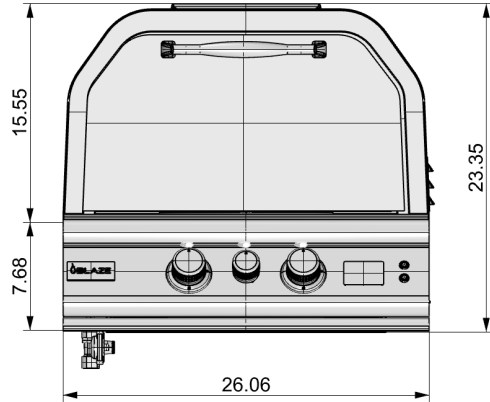

Blaze Pizza Oven

Model Number: BLZ-Pizza oven

www.blazegrills.com

PRODUCT DIMENSIONS

Front View

Side View

Top View

Cutout Size

Perspective View

24.14" W x 24.10" D x 7.9" H

Overall Dimensions

Width: 26.06"
Height: 23.25"
Depth: 29"

Cutout Dimensions

Width: 24.14"
Height: 7.9"
Depth: 24.1"