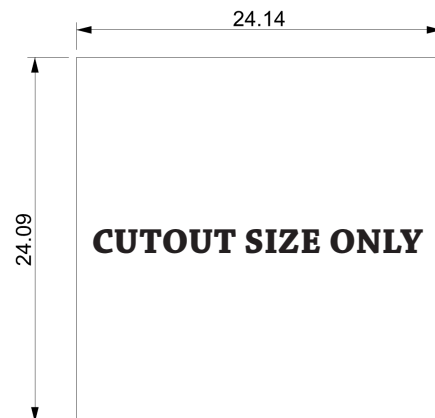

Blaze Pizza Oven

Model Number: BLZ-Pizza oven

www.blazegrills.com

PRODUCT DIMENSIONS

Front View

Side View

Top View

Cutout Size

Perspective View

24.14" W x 24.10" D x 7.9" H

Overall Dimensions

Width: 26.06"
Height: 23.25"
Depth: 29"

Cutout Dimensions

Width: 24.14"
Height: 7.9"
Depth: 24.1"