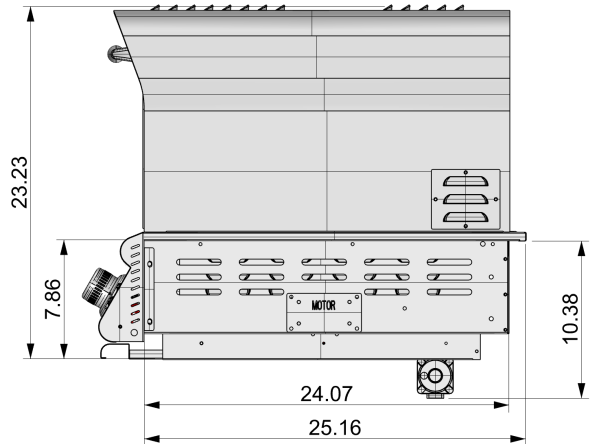

Blaze Pizza Oven

Model Number: BLZ-Pizza oven

www.blazegrills.com

PRODUCT DIMENSIONS

Front View

Side View

Top View

Cutout Size

Perspective View

24.14" W x 24.10" D x 7.9" H

Overall Dimensions

Width: 26.06"
Height: 23.25"
Depth: 29"

Cutout Dimensions

Width: 24.14"
Height: 7.9"
Depth: 24.1"