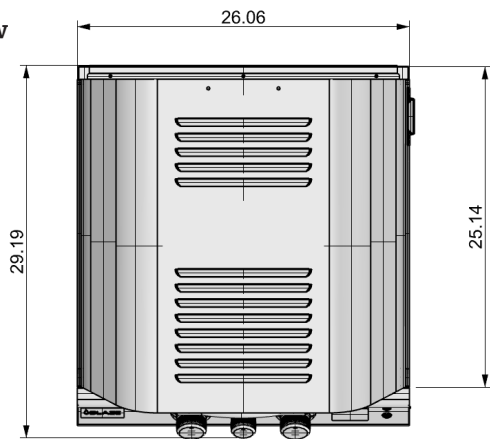

Blaze Pizza Oven

Model Number: BLZ-Pizza oven

www.blazegrills.com

PRODUCT DIMENSIONS

Front View

Side View

Top View

Cutout Size

Perspective View

24.14" W x 24.10" D x 7.9" H

Overall Dimensions

Width: 26.06"
Height: 23.25"
Depth: 29"

Cutout Dimensions

Width: 24.14"
Height: 7.9"
Depth: 24.1"