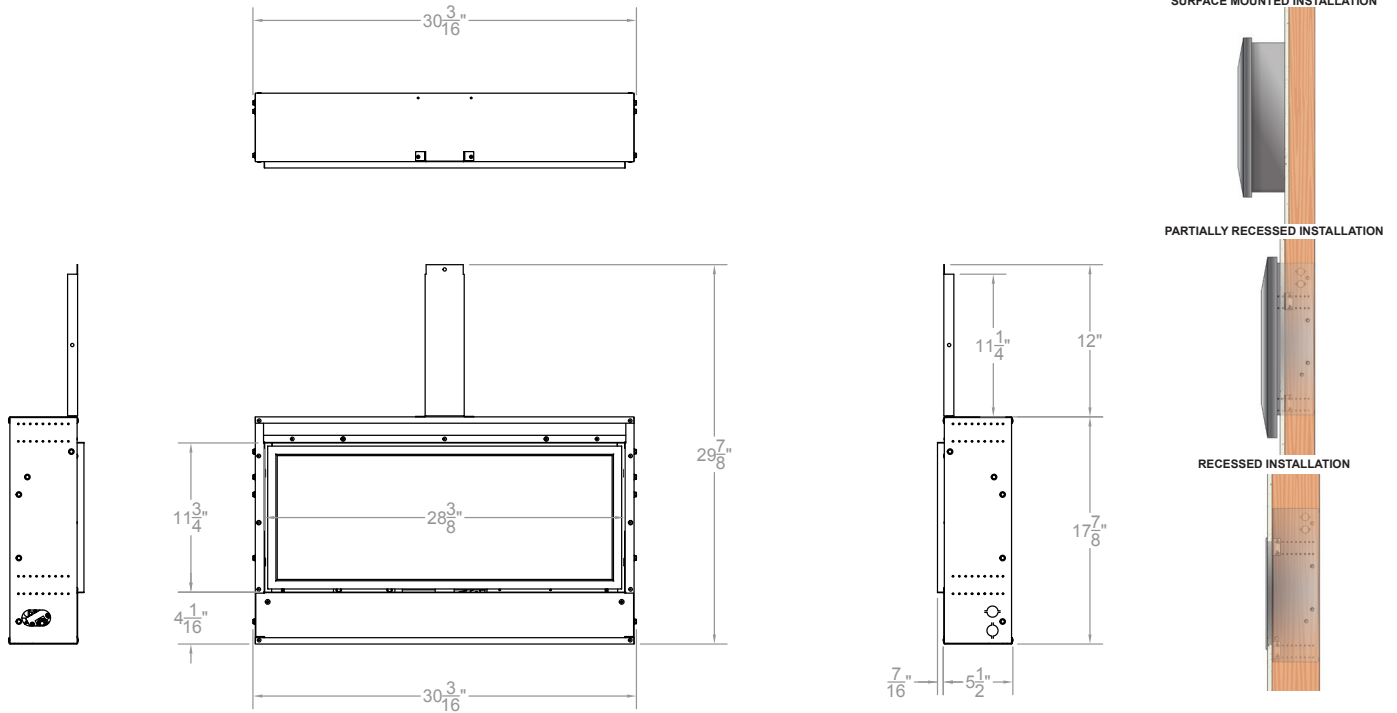

## TECHNICAL INFORMATION

- Maximum heat output:  
10,000 BTU (LP, Nat) (VFSL30FP7010)  
12,000 BTU (LP, Nat) (VFSL30FP70)
- Weight: 50 lbs.
- Type of Gas: LP or Natural
- Ignition Systems: Intermittent Pilot
- Control Options
- Cabinet Wrap and Decorative Front
- Narrow Trim

## ACTUAL DIMENSIONS

66 3/16" W x 41 1/2" H x 11 1/16" D

# VFSL30FP

Minimum Fireplace Opening Dimensions (in inches)		
	Partially Recessed	Recessed
A	3 1/2	5 1/2
B	30 3/4	30 3/4
C	18	29 1/2
D	14	14

Empire is committed to continuous product improvement; specifications are subject to change without notice. Dimensions in this brochure are approximate; read and follow the framing dimensions in the owners manual supplied with your Empire product. Flame size, shape, and color will vary from photos. Our mantels feature natural veneers and hand-rubbed finishes – wood grain and color will vary. Adjust light levels and use “natural light” incandescent bulbs to enhance the dramatic look for your wooden mantel.