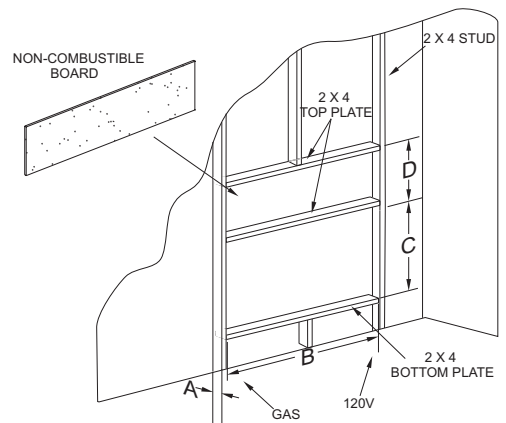

## ACTUAL DIMENSIONS

66 3/16" W x 41 1/2" H x 11 1/16" D

## INSTALLS

- Surface Mounted on any wall. Requires decorative front and cabinet wrap accessory. Does not require non-combustible board
- Partially Recessed in 2 x 4 framed wall. Includes non-combustible board (finished with tile or stone) Requires a decorative front accessory.
- Fully Recessed in 2 x 6 framed wall. Includes non-combustible board and apply tile or stone over the face.

# VFSL30FP

Minimum Fireplace Opening Dimensions (in inches)		
	Partially Recessed	Recessed
A	3 1/2	5 1/2
B	30 3/4	30 3/4
C	18	29 1/2
D	14	14

Empire is committed to continuous product improvement; specifications are subject to change without notice. Dimensions in this brochure are approximate; read and follow the framing dimensions in the owners manual supplied with your Empire product. Flame size, shape, and color will vary from photos. Our mantels feature natural veneers and hand-rubbed finishes – wood grain and color will vary. Adjust light levels and use “natural light” incandescent bulbs to enhance the dramatic look for your wooden mantel.