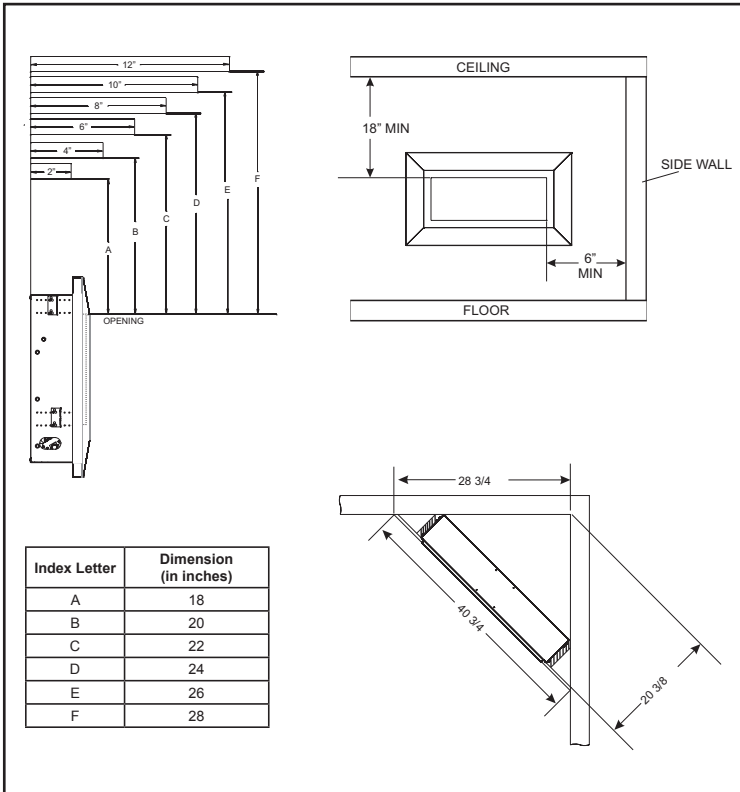

## TECHNICAL INFORMATION

- Maximum heat output:  
10,000 BTU (LP, Nat) (VFSL30FP7010)  
12,000 BTU (LP, Nat) (VFSL30FP70)
- Weight: 50 lbs.
- Type of Gas: LP or Natural
- Ignition Systems: Intermittent Pilot
- Control Options
- Cabinet Wrap and Decorative Front
- Narrow Trim

## ACTUAL DIMENSIONS

66 3/16" W x 41 1/2" H x 11 1/16" D

# VFSL30FP

Minimum Fireplace Opening Dimensions (in inches)		
	Partially Recessed	Recessed
A	3 1/2	5 1/2
B	30 3/4	30 3/4
C	18	29 1/2
D	14	14

Empire is committed to continuous product improvement; specifications are subject to change without notice. Dimensions in this brochure are approximate; read and follow the framing dimensions in the owners manual supplied with your Empire product. Flame size, shape, and color will vary from photos. Our mantels feature natural veneers and hand-rubbed finishes – wood grain and color will vary. Adjust light levels and use “natural light” incandescent bulbs to enhance the dramatic look for your wooden mantel.