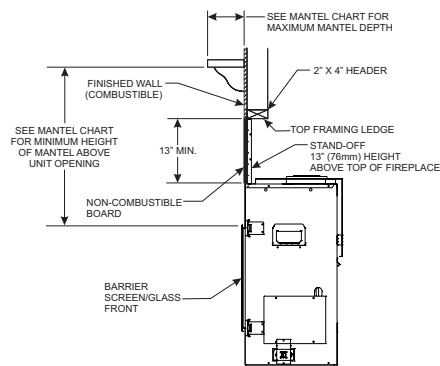

- Multi-Function Remote
- Ceramic Glass
- Dimmer Light below floor
- Barrier Screen
- Noncombustible Board for tops/sides

REQUIRES

- Decorative Crushed Glass (7 boxes)
- Liner

TECHNICAL INFORMATION

- Maximum heat output:
42,500 BTU (LP), 46,000 BTU (Nat)
- Efficiency Rating:
– 70.73% A. F. U. E.
– 72.60% P4
- Weight: 360 lbs.
- Clearances:
– Side Wall: 3"
– Top Stand-Off Bracket: 0"
– Top Framing Edge: 13"
- Type of Gas: LP or Natural
- Iron Pipe Size: 1/2-inch
- Ignition Systems: Multi-Function
- Vent Size: 5 x 8 inch Top Vent Only

FIELD INSTALLED ACCESSORIES

- Logs: 7-piece log set, 11 rocks, 5 SS Coils
- Liners: Black Porcelain, Bronze Ridgeback
- Decorative Fronts:
– Forged Iron - Covers fireplae face
Front - 1-inch conceals tile edges at the fireplace opening
– Brushed Nickel - Covers glass frame only
- Decorative Media:
– Crushed Glass or 1/2-inch Droplets

DVLL60BP

Clearance to Combustibles (in inches)

Clearance to Combustibles (in inches)	See Diagram Below
Back	See Diagram Below
Side	3
Floor	0
Top Stand-off	0
Top Framing Edge	13

Framing Dimensions (in inches)

Height (A)	49 3/8
Width (B)	79 5/8
Depth (C)	21 1/2

Empire is committed to continuous product improvement; specifications are subject to change without notice. Dimensions in this brochure are approximate; read and follow the framing dimensions in the owners manual supplied with your Empire product. Flame size, shape, and color will vary from photos. Our mantels feature natural veneers and hand-rubbed finishes – wood grain and color will vary. Adjust light levels and use "natural light" incandescent bulbs to enhance the dramatic look for your wooden mantel.