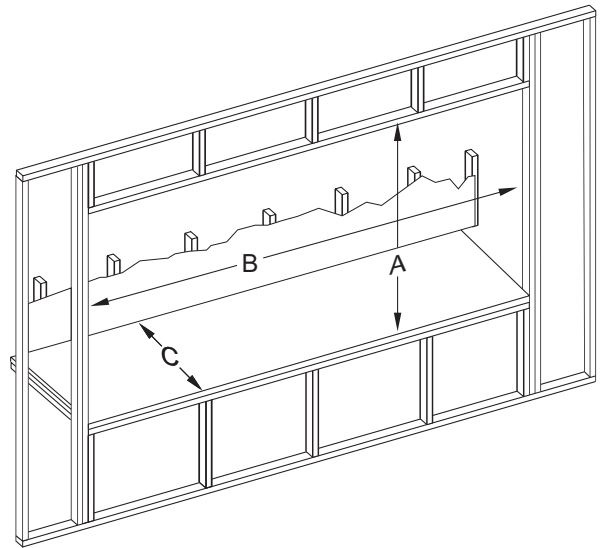

- Multi-Function Remote
- Ceramic Glass
- Dimmer Light below floor
- Barrier Screen
- Noncombustible Board for tops/sides

REQUIRES

- Decorative Crushed Glass (7 boxes)
- Liner

TECHNICAL INFORMATION

- Maximum heat output:
42,500 BTU (LP), 46,000 BTU (Nat)
- Efficiency Rating:
– 70.73% A. F. U. E.
– 72.60% P4
- Weight: 360 lbs.
- Clearances:
– Side Wall: 3"
– Top Stand-Off Bracket: 0"
– Top Framing Edge: 13"
- Type of Gas: LP or Natural
- Iron Pipe Size: 1/2-inch
- Ignition Systems: Multi-Function
- Vent Size: 5 x 8 inch Top Vent Only

DVLL60BP

Clearance to Combustibles (in inches)

Clearance to Combustibles (in inches)	See Diagram Below
Back	See Diagram Below
Side	3
Floor	0
Top Stand-off	0
Top Framing Edge	13

Framing Dimensions (in inches)

Height (A)	49 3/8
Width (B)	79 5/8
Depth (C)	21 1/2

Empire is committed to continuous product improvement; specifications are subject to change without notice. Dimensions in this brochure are approximate; read and follow the framing dimensions in the owners manual supplied with your Empire product. Flame size, shape, and color will vary from photos. Our mantels feature natural veneers and hand-rubbed finishes – wood grain and color will vary. Adjust light levels and use "natural light" incandescent bulbs to enhance the dramatic look for your wooden mantel.