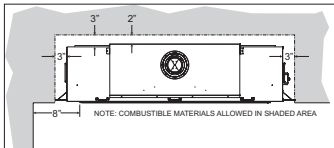

- Multi-Function Remote
- Ceramic Glass
- Dimmer Light below floor
- Barrier Screen
- Noncombustible Board for tops/sides

REQUIRES

- Decorative Crushed Glass (7 boxes)
- Liner

TECHNICAL INFORMATION

- Maximum heat output:
42,500 BTU (LP), 46,000 BTU (Nat)
- Efficiency Rating:
– 70.73% A. F. U. E.
– 72.60% P4
- Weight: 360 lbs.
- Clearances:
– Side Wall: 3"
– Top Stand-Off Bracket: 0"
– Top Framing Edge: 13"
- Type of Gas: LP or Natural
- Iron Pipe Size: 1/2-inch
- Ignition Systems: Multi-Function
- Vent Size: 5 x 8 inch Top Vent Only

DVLL60BP

Clearance to Combustibles (in inches)

Clearance to Combustibles (in inches)	See Diagram Below
Back	See Diagram Below
Side	3
Floor	0
Top Stand-off	0
Top Framing Edge	13

Framing Dimensions (in inches)

Height (A)	49 3/8
Width (B)	79 5/8
Depth (C)	21 1/2

Empire is committed to continuous product improvement; specifications are subject to change without notice. Dimensions in this brochure are approximate; read and follow the framing dimensions in the owners manual supplied with your Empire product. Flame size, shape, and color will vary from photos. Our mantels feature natural veneers and hand-rubbed finishes – wood grain and color will vary. Adjust light levels and use "natural light" incandescent bulbs to enhance the dramatic look for your wooden mantel.