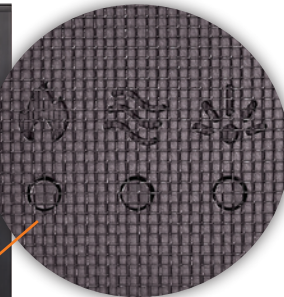

SimpliFire[®]
Fire Made Simple

Electric

Inception Fireplace

Game-changing Technology

Authentic, digital flames come to life with Digital Spark™ technology, which combines the latest in imaging technology and fire content to deliver a true-to-life fireside experience. Choose from a range of wood or gas fire backdrops and sounds to enhance the ambiance. Enjoy a 36-inch wide opening with no glass or glare to interrupt the view.

Watch it Burn

Controls – Personalize your fireplace

ON-FIREPLACE BUTTONS: Control the flame, heater and lights with buttons on lower right of fireplace.

-  **Flames:** Flames On/Off; Fireplace Off
-  **Heater:** On/Off
-  **Lights:** High/Medium/Low/Off