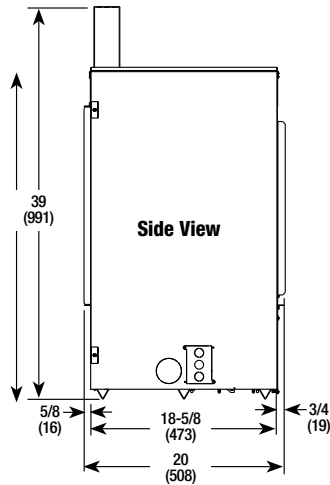

VRL6048

	48" MODEL
A	54-1/4"
B	27-1/8"
C	46"
D	50-3/8"
E	57-7/16"

VRL6048

	48" One Sided Framing HeatFlo Kit	48" See-Thru Framing HeatFlo Kit
A	55-5/8"	55-5/8"
B	19-1/2"	18-1/2"
C	39-1/8"	39-1/8"
E*	84"	84"
F*	3-1/2"	3-1/2"
G	53-1/2"	53-1/2"
H	5-1/8"	5-1/8"