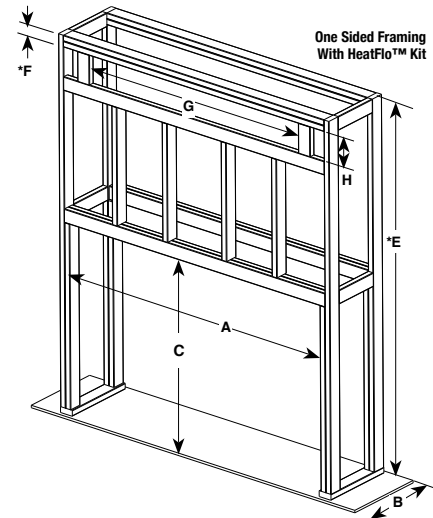

On/Off Thermostat Remote (Standard)

- Manual On/Off and Thermostatic Modes
- 6 Flame Height Settings
- 6 Interior Light Settings
- 6 Blower Speed Settings

HEATFLO KIT

Protect heat sensitive televisions, artwork and other decorative wall materials. No blower required, the HeatFlo kit works through natural convection to redirect heat from the fireplace upward through hidden ductwork and out through a sleek horizontal vent. Walls stay cooler and heat flows more evenly through the room for a comfortable fireplace experience.

VRL6048

	48" MODEL
A	54-1/4"
B	27-1/8"
C	46"
D	50-3/8"
E	57-7/16"

VRL6048

	48" One Sided Framing HeatFlo Kit	48" See-Thru Framing HeatFlo Kit
A	55-5/8"	55-5/8"
B	19-1/2"	18-1/2"
C	39-1/8"	39-1/8"
E*	84"	84"
F*	3-1/2"	3-1/2"
G	53-1/2"	53-1/2"
H	5-1/8"	5-1/8"