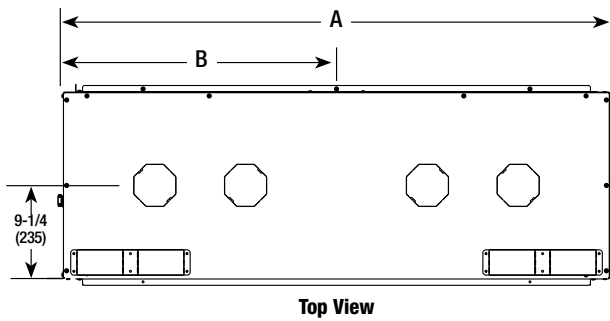

VRL6048

	48" MODEL
A	54-1/4"
B	27-1/8"
C	46"
D	50-3/8"
E	57-7/16"

VRL6048

	48" One Sided Framing HeatFlo Kit	48" See-Thru Framing HeatFlo Kit
A	55-5/8"	55-5/8"
B	19-1/2"	18-1/2"
C	39-1/8"	39-1/8"
E*	84"	84"
F*	3-1/2"	3-1/2"
G	53-1/2"	53-1/2"
H	5-1/8"	5-1/8"